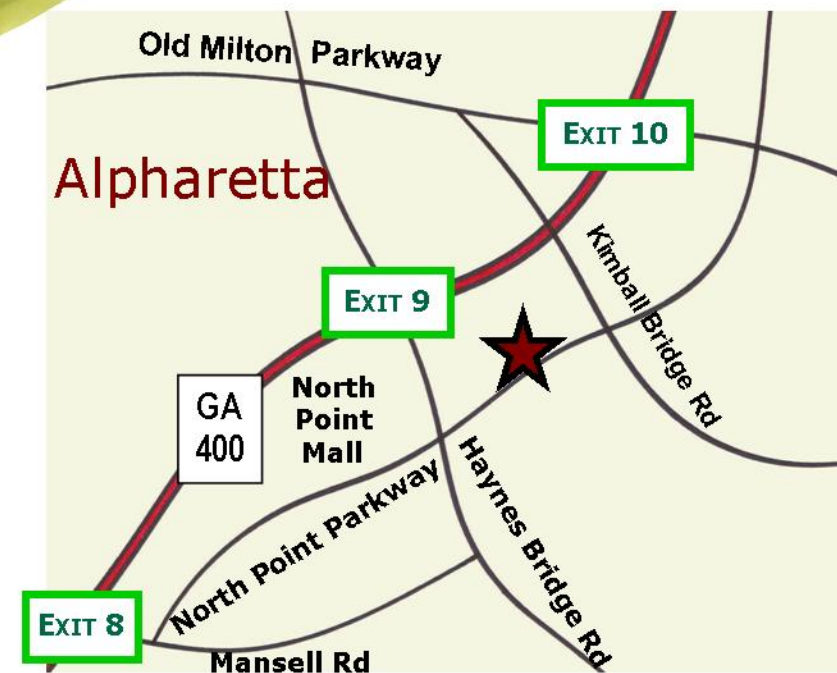

North Point Park

5755 North Point Parkway, Suite 39
Alpharetta, Georgia 30022

Bird & Bird Consulting, Inc.

Directions:

From GA 400:

Exit 9 Haynes Bridge Road, Turn right, Turn left (North) on North Point Parkway, 1/2 mile entrance on left.

From Old Milton Parkway:

Turn South on North Point Parkway, Go past Kimball Bridge Road, entrance on right.

From Duluth (Gwinnett):

Go West on Pleasant Hill Road, that becomes State Bridge Road, go past Jones Bridge Road, turn left on Kimball Bridge Road, turn left on North Point Parkway, entrance on right.

Location Map

To Kimball Bridge Road
Old Milton Parkway
And Windward Parkway