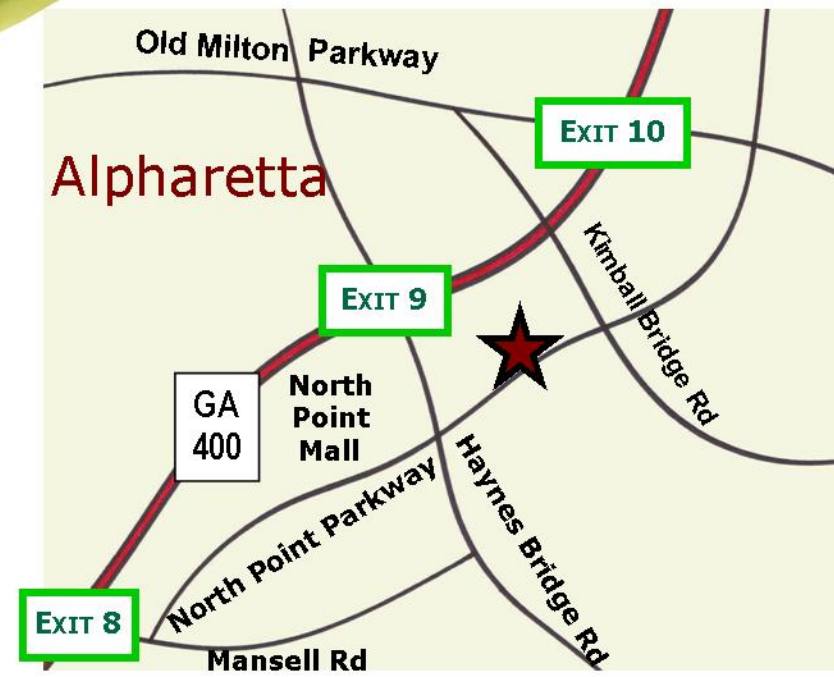

North Point Park

5755 North Point Parkway, Suite 39
Alpharetta, Georgia 30022

Bird & Bird Consulting, Inc.

Directions:

From GA 400:

Exit 9 Haynes Bridge Road, Turn right, Turn left (North) on North Point Parkway, 1/2 mile entrance on left.

From Old Milton Parkway:

Turn South on North Point Parkway, Go past Kimball Bridge Road, entrance on right.

From Duluth (Gwinnett):

Go West on Pleasant Hill Road, that becomes State Bridge Road, go past Jones Bridge Road, turn left on Kimball Bridge Road, turn left on North Point Parkway, entrance on right.

Location Map

To Kimball Bridge Road
Old Milton Parkway
And Windward Parkway